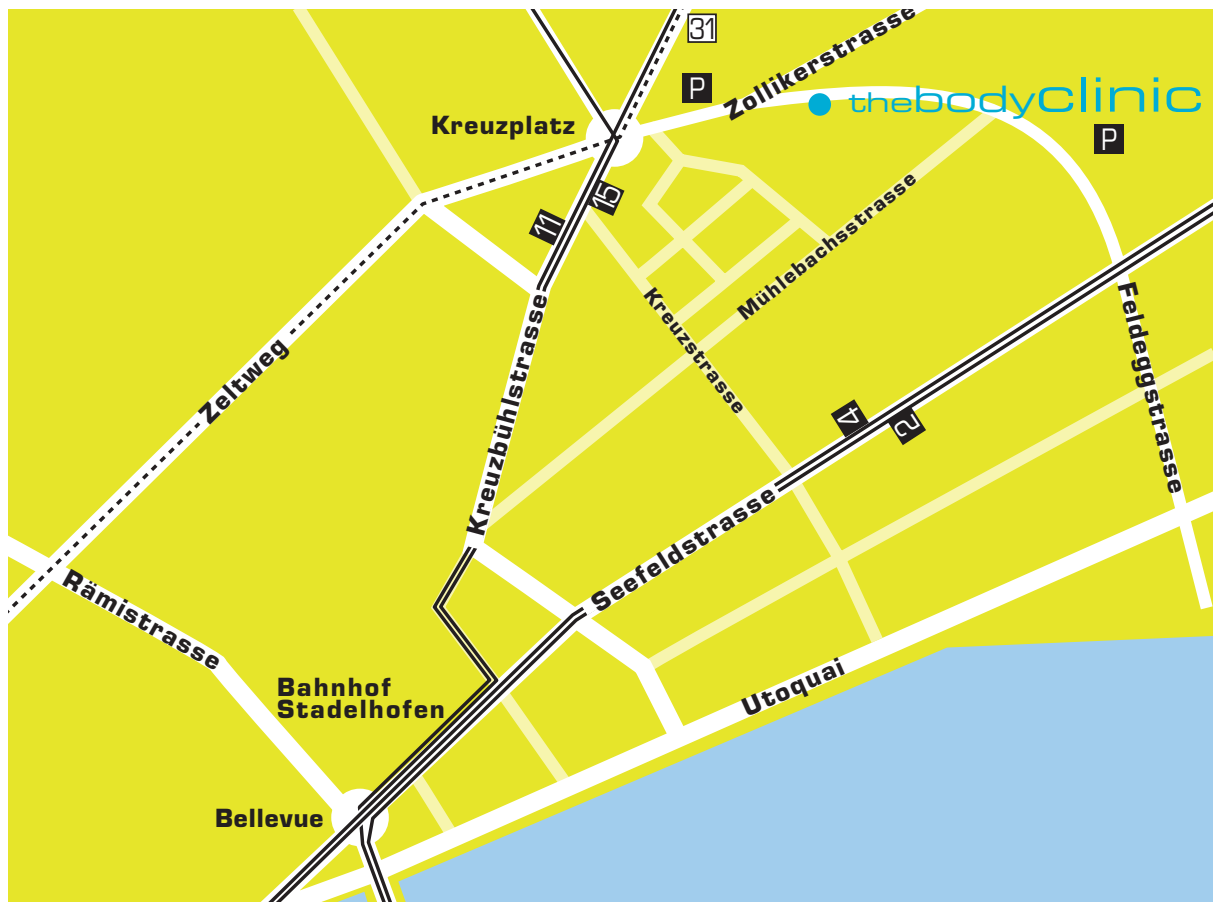

### By foot from bus/tram stops

#### Kreuzplatz

From Stadelhofen station you can get to the bus/tram stop Kreuzplatz with the trams 11 und 15 in three minutes or by bus, number 31, from Hauptbahnhof (main station) in eight minutes.

At the south-eastern end of Kreuzplatz go along Zollikerstrasse. After approx. 100 m take Feldeggstrasse which goes off to the right in the direction of the lake. The Bodyclinic, Feldeggstrasse 85, is located after approx. 200 m on the right side of Feldeggstrasse.

#### Feldeggstrasse

It is also possible to choose tram numbers 2 and 4. You can get to the tram stop Feldeggstrasse (junction Seefeldstrasse/Feldeggstrasse) from Bellevueplatz in six minutes.

From the junction Seefeldstrasse/Feldeggstrasse take Feldeggstrasse and follow this in the direction of Kreuzplatz. The Bodyclinic (Feldeggstrasse 85) is located after approx. 500m on the left side of the street.

### By car

Parkhaus Coop Kreuzplatz Approach via Kreuzplatz, entrance Zollikerstrasse, distance to the The Bodyclinic approx. 250 metres.

Parkhaus Feldeggstrasse Approach via Feldegg- or Mühlbachstrasse, entrance Feldeggstrasse, distance to the The Bodyclinic approx. 400 metres.